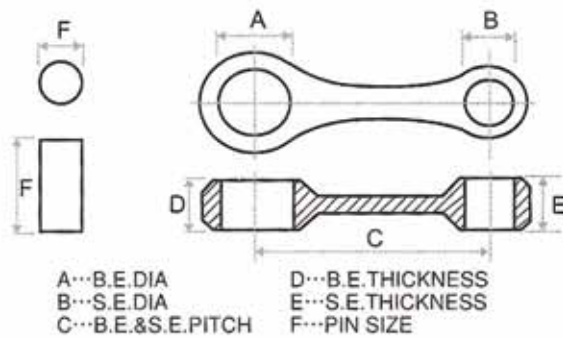

CONNECTING ROD KIT

CONNECTING ROD KIT, ONE OF THE MAIN PRODUCTS OF TKRJ.

TKRJ CONNECTING ROD KITS CARRY THE ENGINE MOTIVE ENERGY DIRECTLY TO CRANK, ATTAINING HIGH LEVEL PERFORMANCE. THESE HAVE EARNED A REPUTATION FOR QUALITY AND ESPECIALLY DURABILITY FROM USERS ALL OVER WORLD.

CONNECTING ROD KIT FOR HONDA

CODE No.	MODEL	OEM No.	B.E.DIA (mm)	S.E.DIA (mm)	B.E. & S.E PITCH(mm)	B.E. THICKNESS (mm)	S.E. THICKNESS (mm)	PIN SIZE (mm)	STROKE	CON.ROD CODE No.
BH0010A	C-50/C-70/C-75	13201-036-010	28.1	13.0	91.0	14.0	14.0	23.0x39.0	4	CH0010X
BH0020A	C-50D	13201-GK4-300	26.1	13.0	94.0	14.0	14.0	21.0x30.9	4	CH0020X
BH0030A	C-50E/F/G	13201-GK4-760	24.0	13.0	94.0	14.0	14.0	19.0x30.9	4	CH0030X
BH0040A	DIO/SK-50	13201-GW0-300	24.0	17.0	80.0	12.0	13.5	18.0x33.0	2	CH0110X
BH0040B		WITH WASHER								
BH0050A	DIO/SK-50M	13201-GAH-300	24.0	17.0	80.0	12.0	12.0	18.0x33.0	2	CH0120X
BH0050B		WITH WASHER								
BH0060A	MB-50/MT-50	13201-166-310	22.0	17.0	80.0	13.5	13.5	16.0x40.0	2	CH0040X
BH0060B		WITH WASHER								
BH0070A	MBX-50/MTX-50	13201-GE2-300	22.0	17.0	91.0	13.5	13.5	16.0x41.0	2	CH0050X
BH0070B		WITH WASHER								
BH0080A	NC-50/NH-50/NY-50	13201-196-300	22.0	14.0	78.2	12.0	12.0	16.0x40.0	2	CH0080X
BH0080B		WITH WASHER								
BH0090A	PC-50K1	13201-063-000	23.6	13.0	78.2	12.1	12.1	18.6x33.0	4	CH0090X
BH0100A	NE-50/SA-50/TACT	13201-GS7-300	22.0	14.0	75.0	12.0	12.0	16.0x33.2	2	CH0100X
BH0100B		WITH WASHER								
BH0110A	C-70C/C-90C/C90LD	13201-GB5-760	28.1	13.0	94.0	14.0	14.0	23.0x39.0	4	CH0130X
BH0120A	C-50B/CD-70C/CD-80C	13201-GB2-300	28.1	13.0	93.0	14.0	14.0	23.0x39.0	4	CH0140X
BH0130A	ELITE-80/CE-80/CH-80	13201-GE1-000	28.1	13.0	59.5	14.0	14.0	23.0x38.5	4	CH0150X
BH0140A	NH-80/NH-80MD/LEAD-80	13201-GC8-300	22.0	17.0	91.2	13.5	13.5	16.0x42.0	2	CH0160X
BH0140B		WITH WASHER								
BH0150A	C-90C/CS-90B/CT-86Z	13201-178-300	28.1	15.0	91.0	14.0	14.0	23.0x39.0	4	CH0170X
BH0160A	C-90/CS-90/CT-90	13201-028-010	31.0	14.0	97.0	14.0	14.0	26.0x45.0	4	CH0180X
BH0172A	MD-90H	13201-121-730	32.0	14.0	97.0	14.0	14.0	26.0x45.5	4	CH0182X
BH0175A	NH-90/NH-90H	13201-GW3-300	24.0	17.0	91.5	13.5	13.5	18.0x40.0	2	CH0185X
BH0175B		WITH WASHER								
BH0180A	C-100D/D	13201-001-040	26.1	13.0	80.0	14.0	14.0	21.0x35.0	4	CH0200X
BH0190A	C-100E/CD-100/DREAM	13201-GF6-300	30.1	13.0	94.0	14.0	14.0	25.0x39.0	4	CH0210X
BH0191A	CD-100 SPLENDOR	13201-GF6-300	30.1	13.0	94.0	14.0	14.0	25.0x39.0	4	CH0210X
BH0192A	EXS/CLASS/WAVE-110/125	13201-KFL-300	30.1	13.0	100.0	14.0	14.0	25.0x39.0	4	CH0211X
BH0200A	CB-100/S-100 OLD/SL-100	13201-107-010	32.0	14.0	103.5	14.0	14.0	26.0x56.0	4	CH0220X
BH0220A	MB-100/H-100S	13201-168-310	26.0	19.0	100.0	14.0	14.0	20.0x48.0	2	CH0230X
BH0220B		WITH WASHER								
BH0230A	XL-100S	13201-028-010	31.0	14.0	97.0	14.0	14.0	26.0x41.0	4	CH0180X