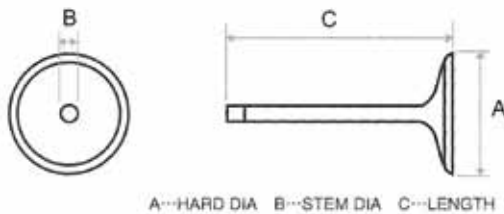

ENGINE VALVE

ENGINE VALVE, HAVING POTENTIAL ON STRENGTH

THE TKRJ ENGINE VALVE IS VERY HIGH PRECISION TO THE MICROMETER LEVEL.

IT PRODUCTS ITS POTENTIAL ON STRENGTH, RESISTANCE TO WEAR, RESISTANCE TO CORROSION AND RESISTANCE TO OXIDATION.

THE INTAKE VALVE CONTROLS MIXED GAS FLOW UNTO THE CYLINDER, THE EXHAUST VALVE CONTROLS FLOW OF HOT GAS WHICH IS PRODUCED IN THE CYLINDER.

ENGINE VALVE FOR HONDA

CODE No.	MODEL	PARTS No.	I/E	HARD DIA (mm)	STEM DIA (mm)	LENGTH (mm)	MATERIAL	REMARKS
YH0010A	C50/70 CS50/CD70C	14711-036-000	IN	23.0	5.5	66.0	SUH3 /SUH35+T	same as 051-000
YH1010A		14721-036-000	EX	20.0	5.5	65.3	SUH3/SUH35/SUH35+T	same as 051-000
YH0020A	CB-50J	14711-115-000	IN	22.5	5.5	80.0	SUH 3	
YH1020A		14721-115-000	EX	19.5	5.5	79.6	SUH 3	
YH0030A	C-50C	14711-GK4-013	IN	19.0	5.0	69.0	SUH3 / SUH35+T	carbon cutter / same as GB2-000
YH1030A		14721-GK4-601	EX	16.0	5.0	68.7	SUH3	carbon cutter / same as GK4-600
YH0031A	C-50E	14711-GK4-601	IN	19.0	5.0	69.0	SUH 3	
YH1031A		14721-GK4-600	EX	16.0	5.0	68.7	SUH 3	
YH0040A	PC50/PC50K1	14711-081-010	IN	16.0	5.5	48.2	SUH 3	
YH1040A		14721-081-010	EX	16.0	5.5	48.2	SUH3 / SUH35	
YH0080A	C70/CS65/CD70 OLD	14711-087-000	IN	25.0	5.5	64.5	SUH3 / SUH35	same as 035-000/089-000/087-010
YH1080A		14721-087-000	EX	22.0	5.5	63.9	SUH3/SUH35/SUH35+T	same as 035-000/089-000/087-010
YH0090A	C70/CD70 NEW/CD90A	14711-087-710	IN	23.8	5.5	64.5	SUH 3	
YH1090A		14721-087-710	EX	20.8	5.5	63.9	SUH3 / SUH35	
YH0100A	C-50C	14711-GB2-000	IN	21.0	5.5	67.7	SUH 3	
YH1100A		14721-GB2-000	EX	18.0	5.5	67.2	SUH 3	
YH0110A	C50C/C70C	14711-GB4-681	IN	20.0	5.0	68.7	SUH 3	
YH1110A		14721-GB5-761	EX	20.0	5.0	65.3	SUH3/SUH35/SUH35+T	same as GN5-910 / GF6-000
YH0150A	C90/CS90/ATC90,100	14711-028-000	IN	27.0	5.5	68.0	SUH3/SUH35/SUH35+T	
YH1150A		14721-028-000	EX	23.0	5.5	66.6	SUH 3	
YH1150A		14721-028-602	EX	23.0	5.5	67.2	SUH35/SUH35+T	
YH0160A	MD-90H	14711-121-000	IN	27.0	5.0	68.0	SUH 3	
YH1160A		14721-121-000	EX	23.0	5.0	68.0	SUH 3	
YH0200A	CD100/DREAM	14711-GN5-910	IN	23.0	5.0	65.9	SUH3/SUH3+T/SUH35+T	same as GB5-761
YH1200A		14721-GN5-000	EX	20.0	5.0	65.3	SUH3/SUH35/SUH35+T	same as GB5-761 / GF6-000
YH0210A	CB90/CB100	14711-107-020	IN	27.5	5.5	93.3	SUH3 / SUH3+T	same as 107-010
YH1210A		14721-107-020	EX	21.0	5.5	92.3	SUH3/SUH35/SUH35+T	same as 107-010/324-005/302-000
YH1220A	C100 BIZ	14721-GF6-010	EX	20.0	5.0	65.3	SUH3/SUH35/SUH35+T	carbon cutter
YH1221A		14721-GF6-000	EX	20.0	5.0	65.3	SUH3/SUH35/SUH35+T	
YH0230A	ACTIVE	14711-GCC-000	IN	25.5	5.0	73.5	SUH 3	
YH1230A		14721-GCC-000	EX	21.0	5.0	73.0	SUH 3	
YH0250A	S110/CD175/CB175	14711-235-000	IN	28.0	5.5	74.0	SUH 3	same as 235-010/350-000
YH1250A		14721-235-000	EX	22.0	5.5	75.4	SUH 3	same as 350-000/302-000/302-010
YH0260A	CT110/ATC110	14711-459-000	IN	27.0	5.5	76.0	SUH3 / SUH35+T	
YH1260A		14721-459-000	EX	23.0	5.5	75.3	SUH3/SUH35/SUH35+T